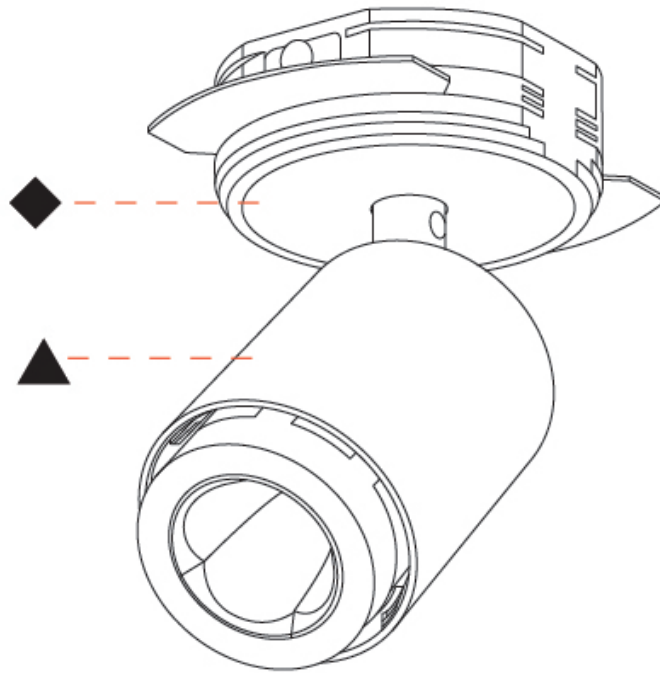

A3D362-

PROJECT

TYPE

SPECIFIER

QUANTITY

DATE