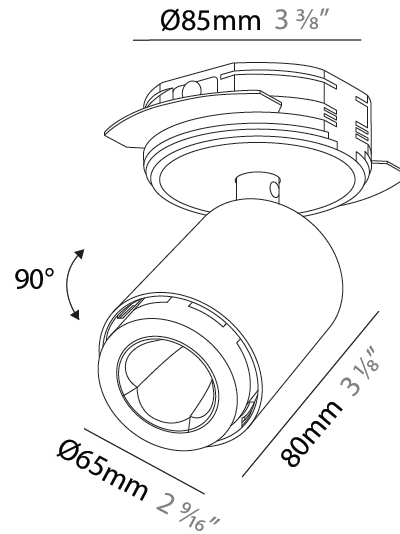

GENERAL

Series: Oiko Pro In
 Brand: Prolicht
 Division: Architectural
 Mounting Type: Trimless
 Mounting Location: Ceiling
 Subcategory: Spots

PHYSICAL

Shape: Cylinder
 Diameter (mm): 65
 Diameter (in): 2 ⁹/₁₆
 Height (mm): 120
 Depth (mm): 50
 Height (in): 4 ³/₄
 Depth (in): 1 ¹⁵/₁₆
 Light Distribution: Adjustable / Direct
 Fixture Finish: SSR / BKV / CWI / CRY / HAB / UFT / ITA / RUA / FTG / MYG / LOD / PUS / FRO / FUP / KIA / POP / BLS / SPG / MEY / GOH / GUM / CHC / COM / ABZ / JAG / OBR / MOS / ROR
 Fixture Material: Aluminum
 Cut-out Measurements: 68mm / 2 11/16"

OPTICAL

Beam Angle: 34
 Adjustability: Rotational 350°; Tilt 90°

RATINGS AND CERTIFICATIONS

Certified By: CSA Certified to UL and CSA Standards
 IP rating: IP20

PROJECT
TYPE
SPECIFIER
QUANTITY
DATE

A3D362-