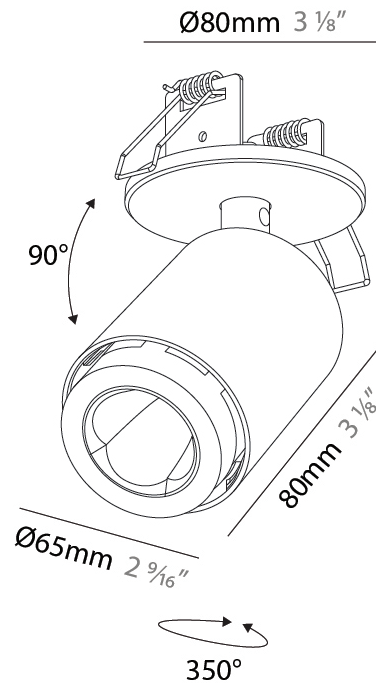

OIKO PRO IN SURFACE

A3D358-

base number   Finishes (Diamond)   Finishes (Triangle)

1. To build a product code in our configurator select the specify button on the base model # product page
2. To build a manual product code on this datasheet choose from the options listed below in blue font and add the suffix to the base model #

GENERAL

Series: Oiko Pro In
Brand: Prolicht
Division: Architectural
Mounting Type: Surface
Mounting Location: Ceiling
Subcategory: Spots

PHYSICAL

Shape: Cylinder
Diameter (mm): 65
Diameter (in): 2 9/16
Height (mm): 120
Depth (mm): 50
Height (in): 4 3/4
Depth (in): 1 15/16
Light Distribution: Adjustable / Direct
Fixture Finish: SSR / BKV / CWI / CRY / HAB / UFT / ITA / RUA / FTG / MYG / LOD / PUS / FRO / FUP / KIA / POP / BLS / SPG / MEY / GOH / GUM / CHC / COM / ABZ / JAG / OBR / MOS / ROR
Fixture Material: Aluminum
Cut-out Measurements: 68mm / 2 11/16"

ELECTRICAL

Lamp Type: LED
Input Wattage (W): 14.4
Total Output Wattage (W): 13.1
Driver Included: No
Driver Location: Remote
Driver Type: Constant Current - Universal
Driver Class: Class 2
Input Voltage (V): 120 - 277
Constant Current (MA): 700

LED

Number of LEDs: 1
Color Temperature (°K): 2700-6500 Tunable White
Max. Delivered Lumen (lm): 919 - 1081
Nominal Lumen (lm): 1242 - 1460
CRI: >90 CRI
Lamp Life (hrs): 50000

OPTICAL

Beam Angle: 34
Adjustability: Rotational 350°; Tilt 90°

RATINGS AND CERTIFICATIONS

Certified By: CSA Certified to UL and CSA Standards
IP rating: IP20